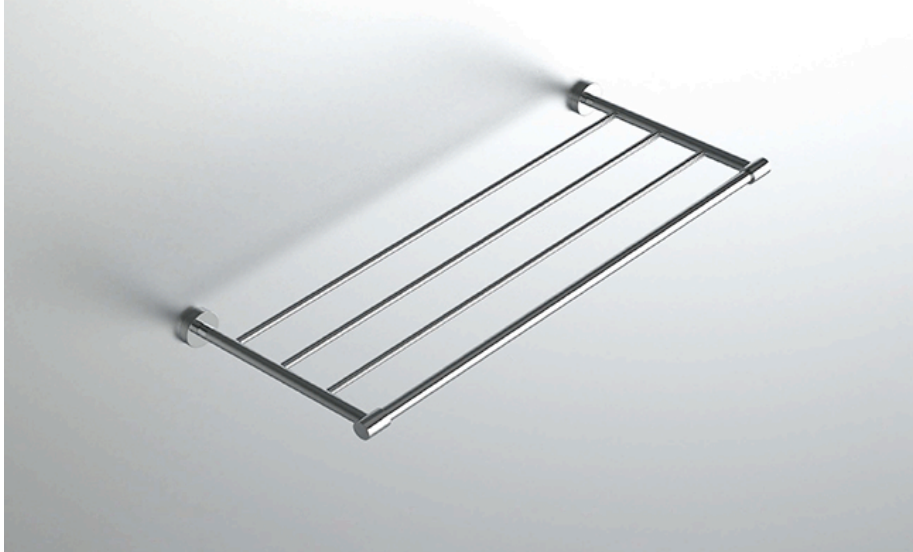

### FEATURES

- Premium 304 Grade Stainless Steel
- Solid Mount Construction
- Concealed Installation Hardware
- State of the art wall anchors included for installation on Dry wall or Tile

#### TOWEL RACK

Model	Product	Finishes Available
ENV-TRK24	Towel Rack	Multiple finishes available. Over 23 finishes to choose from.

FINISHES			
	Polished (-P)	Antique Copper (-ACOP)	Polished Gold (-PGLD)
	Brushed (-B)	Polished Brass (-PBRS)	Brushed Copper (-BCOP)
	Brushed Gold (-BGLD)	Matte White (-WHT)	Brushed Rose Gold (-BRGD)
	Matte Black (-BLK)	Brushed Modern Bronze (-BMBRZ)	Brushed Black (-BRBLK)
	Oil Rubbed Bronze (-ORB)	Glossy White (-GWHT)	Polished Black (-PBLK)
	Brushed Brass (-BBRS)	Polished Rose Gold (-PRGD)	Antique Nickel (-ANKL)
	Brushed Bronze (-BBRZ)	Unlacquered Brass (-UBRS)	Black Nickel (-NKBL)
	Antique Brass (-ABRS)	Polished Nickel (-PNKL)	